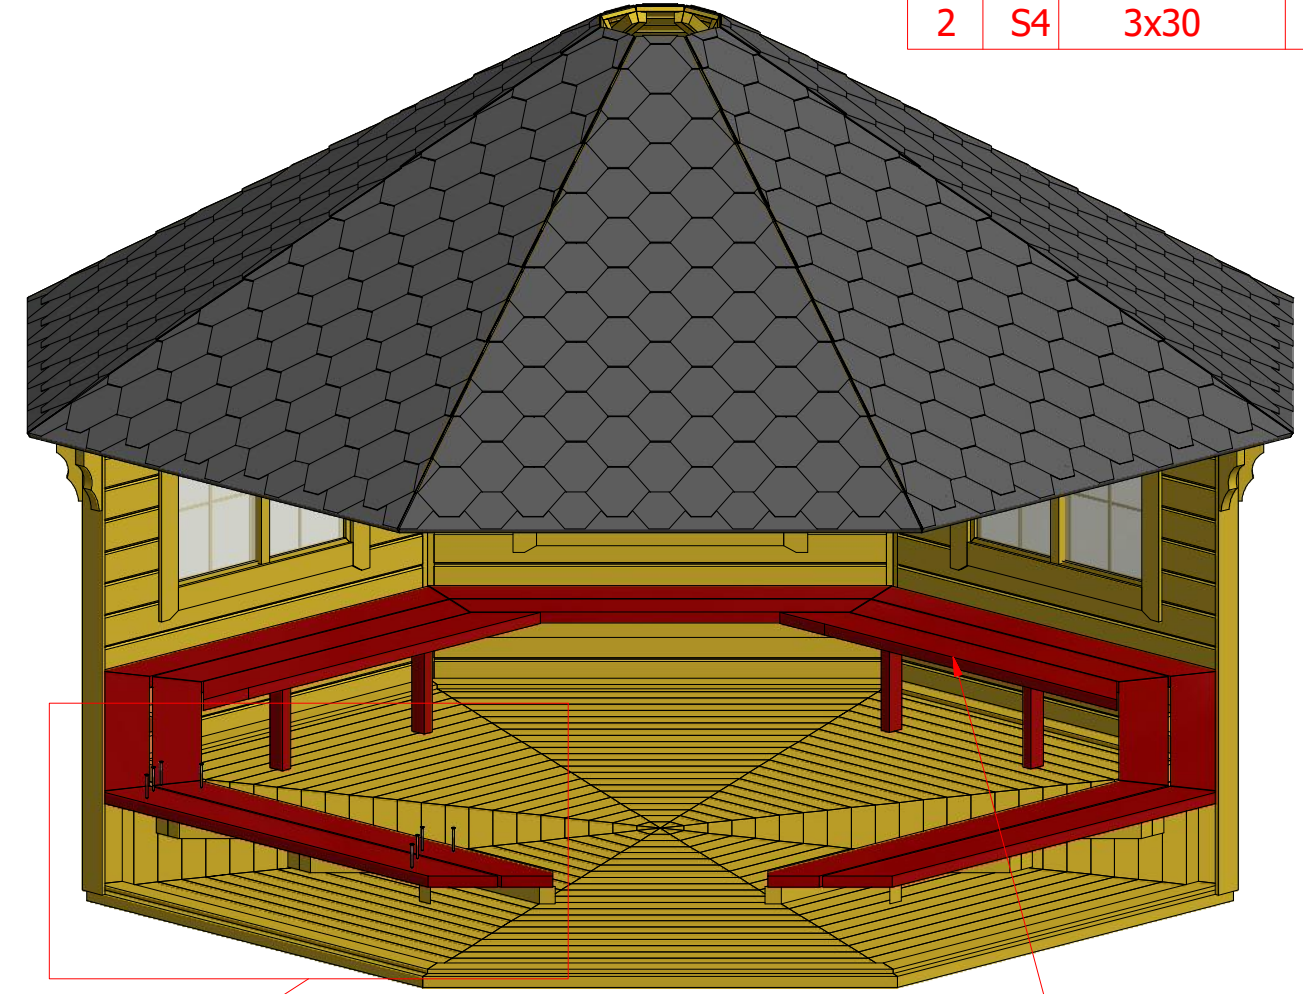

1	S3	3.5x45	32 pcs
2	V1	2.5x25	

Pavilion 16.5 m²

Screws

1	S3	3.5x45	32 pcs

Pavilion 16.5 m²

Screws

1	S2	4x70	114 pcs
2	S4	3x30	40 pcs

Pavilion 16.5 m²