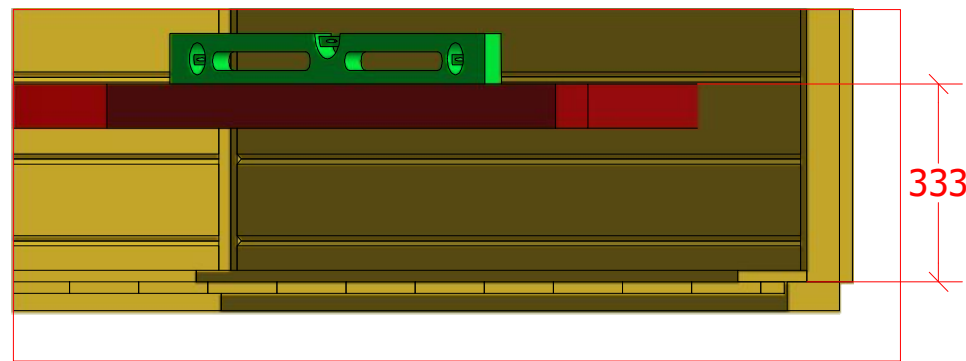

1	S3	3.5x45	32 pcs
2	V1	2.5x25	

Pavilion 16.5 m²

Screws

1	S3	3.5x45	32 pcs

Pavilion 16.5 m²

Screws

1	S2	4x70	114 pcs
2	S4	3x30	40 pcs

Pavilion 16.5 m²