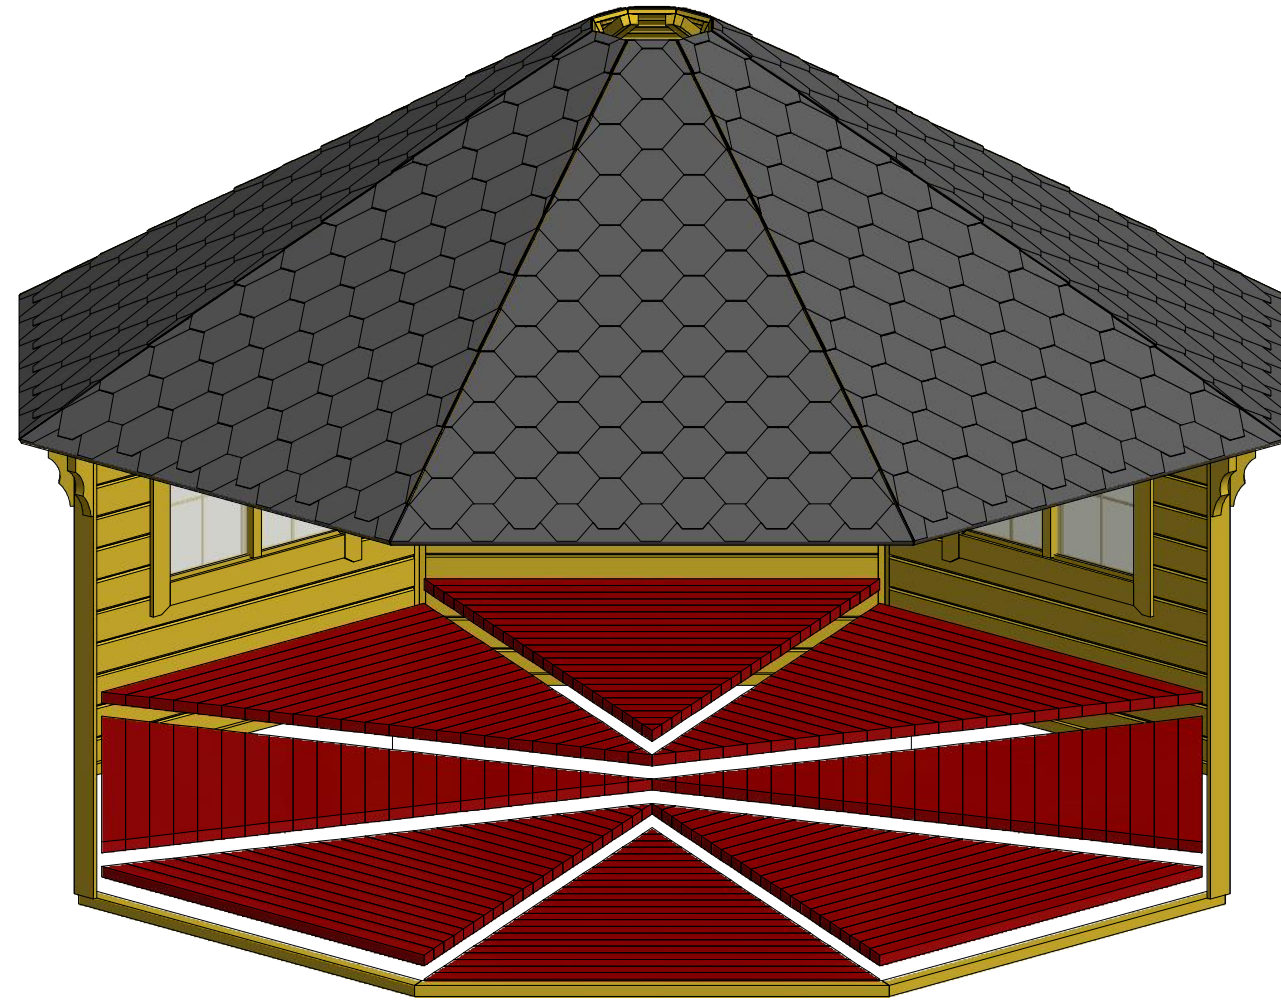

Pavilion 16.5 m²

Screws

1	S2	4x70	56 pcs

Pavilion 16.5 m²

Screws

1	S2	4x70	56 pcs

Pavilion 16.5 m²

Screws

1	S3	3.5x45	32 pcs
2	V1	2.5x25	

Pavilion 16.5 m²

Screws

1	S3	3.5x45	32 pcs

Pavilion 16.5 m²

Screws

1	S2	4x70	114 pcs
2	S4	3x30	40 pcs

Pavilion 16.5 m²