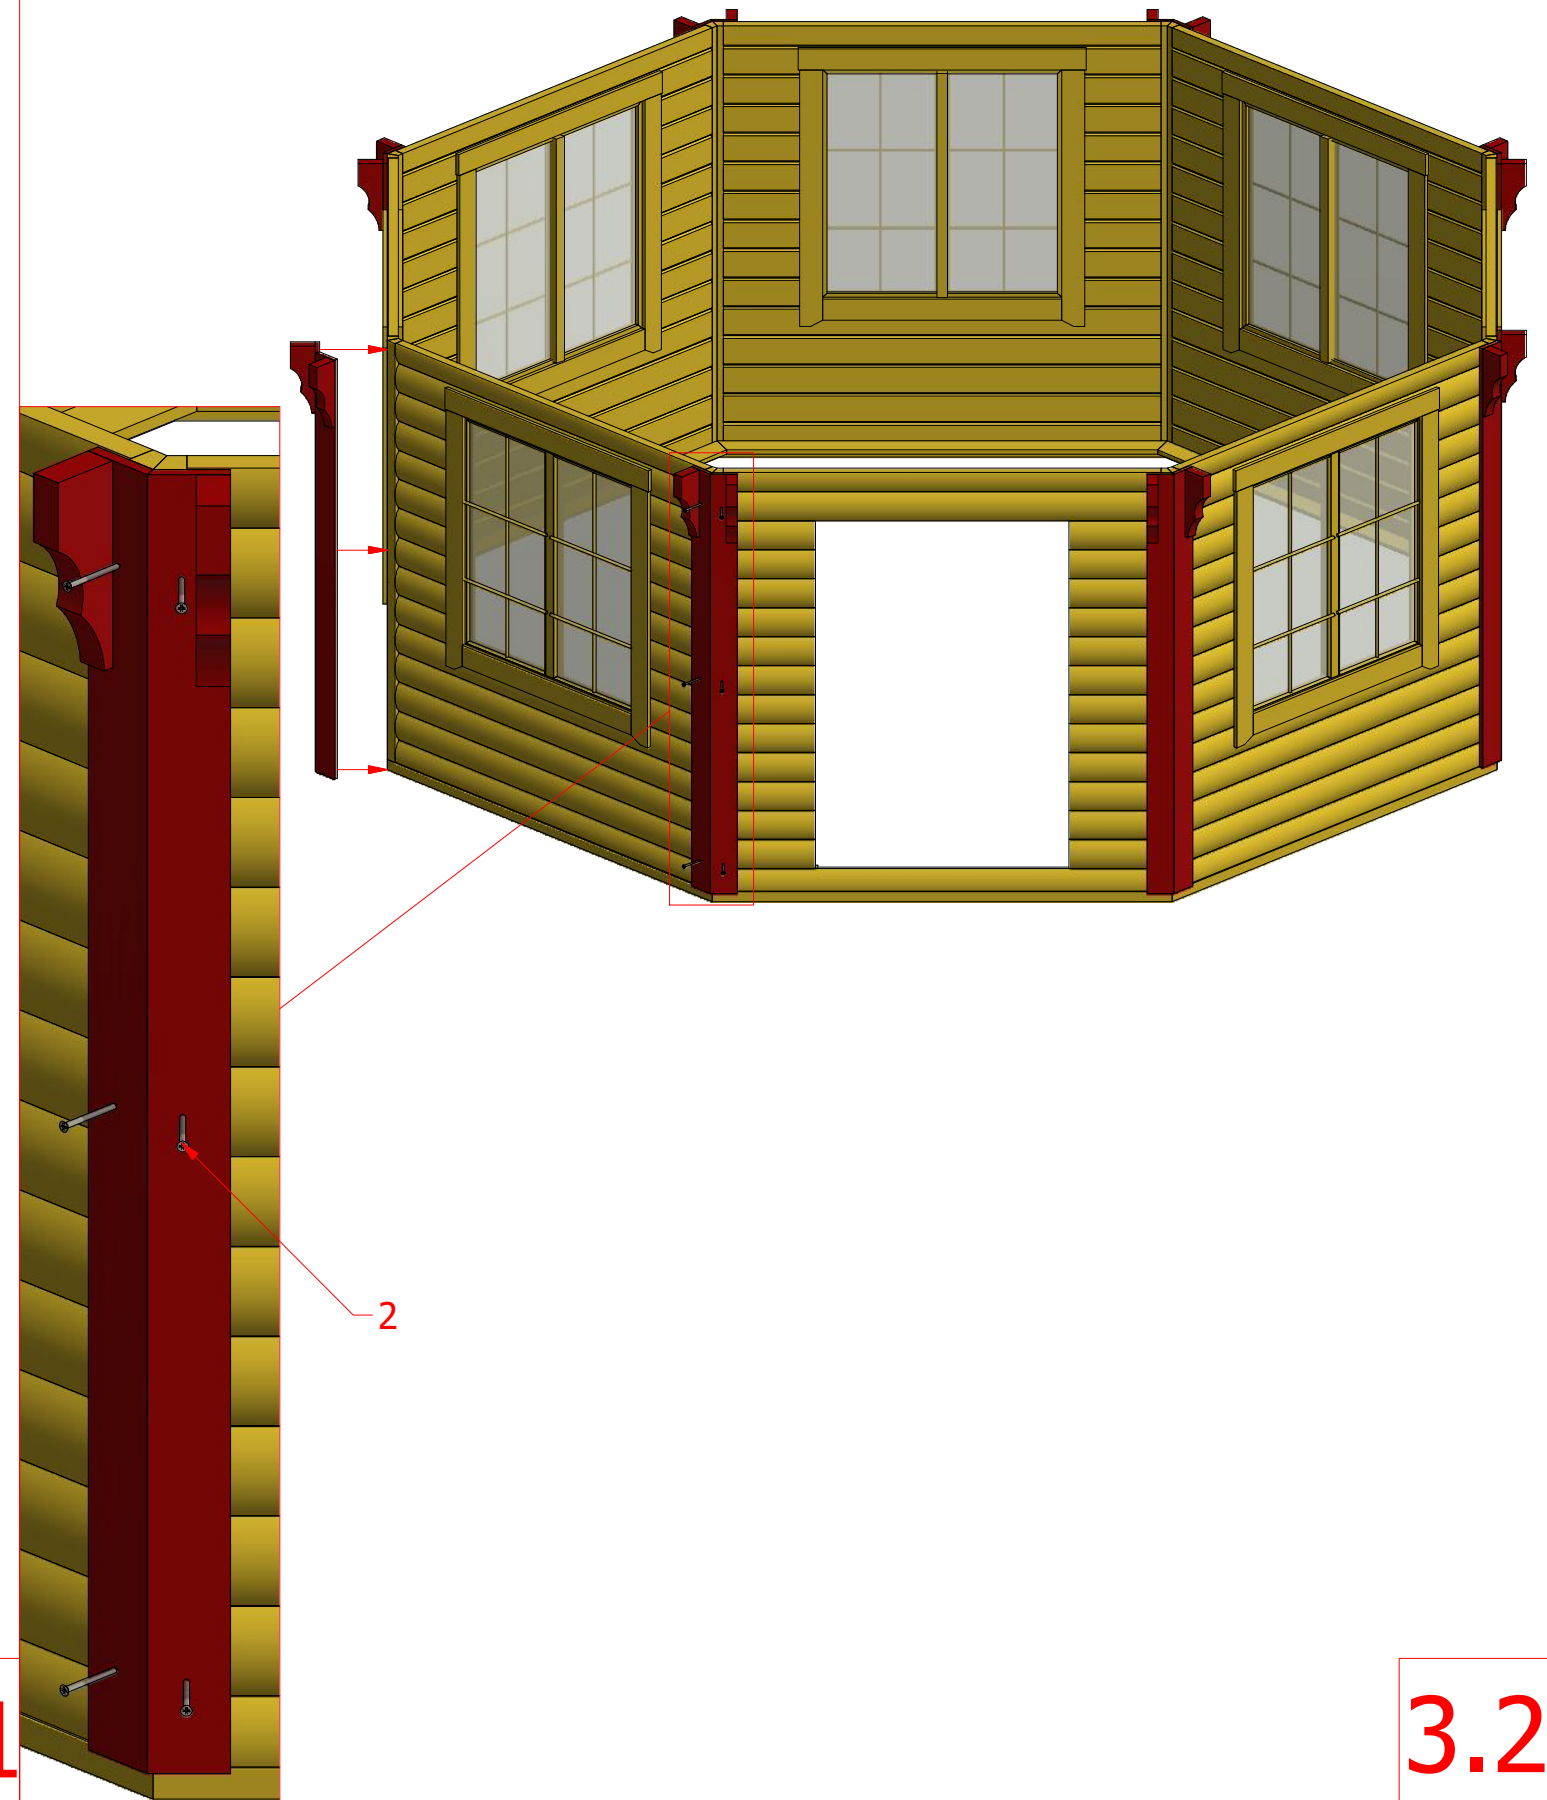

2.1

1

2.2

Pavilion 16.5 m²

Screws

1	S2	4x70	32 pcs
2	S3	3.5x45	48 pcs

3.1

3.2