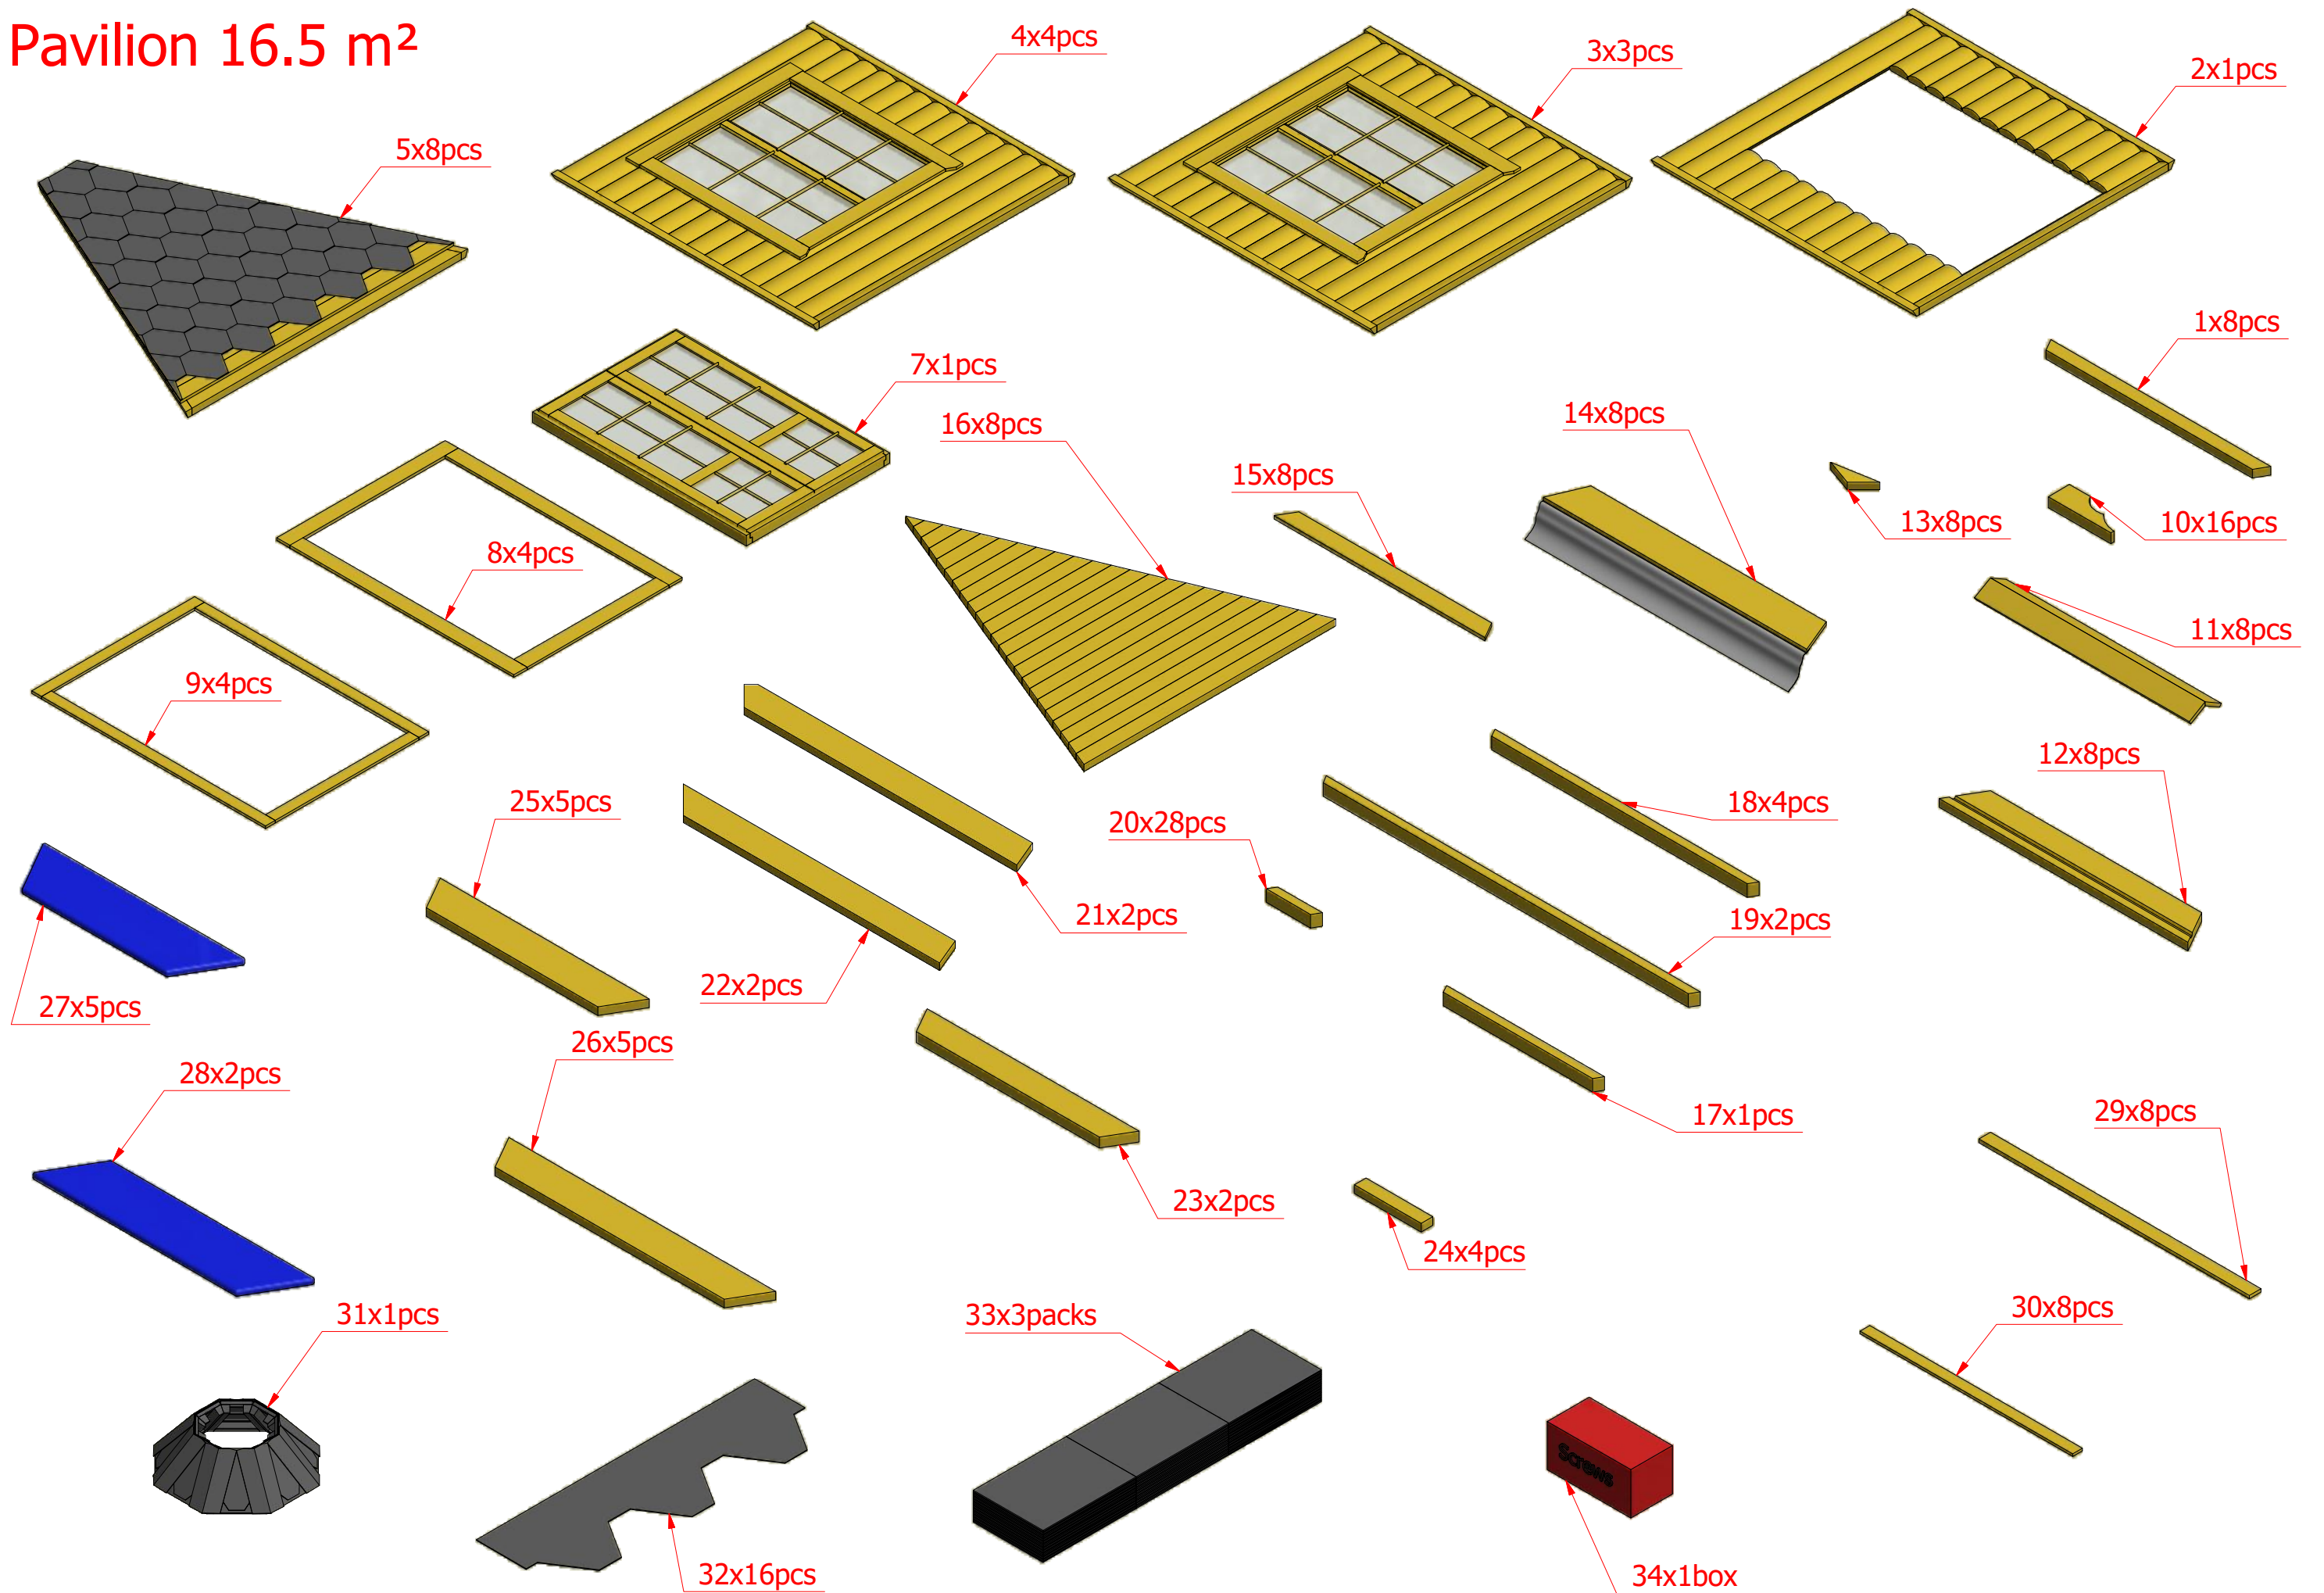

Pavilion 16.5 m²

Pavilion 16.5 m²

Pavilion 16.5 m²

Screws			
1	S1	5x100	16 pcs

1

Pavilion 16.2 m²

Screws

1	S2	4x70	48 pcs

2.1

1

2.2

Pavilion 16.5 m²

Screws

1	S2	4x70	32 pcs
2	S3	3.5x45	48 pcs

3.1

3.2

1	S3	3.5x45	32 pcs
2	V1	2.5x25	

Pavilion 16.5 m²

Screws

1	S3	3.5x45	32 pcs

Pavilion 16.5 m²

Screws

1	S2	4x70	114 pcs
2	S4	3x30	40 pcs

Pavilion 16.5 m²

Screws

1	S2	40x70	8 pcs

Pavilion 16.5 m²

Screws

1	S3	3.5x45	68 pcs

Pavilion 16.5 m²

Screws

1	S2	4x70	4 pcs
2	V1	2.5x25	