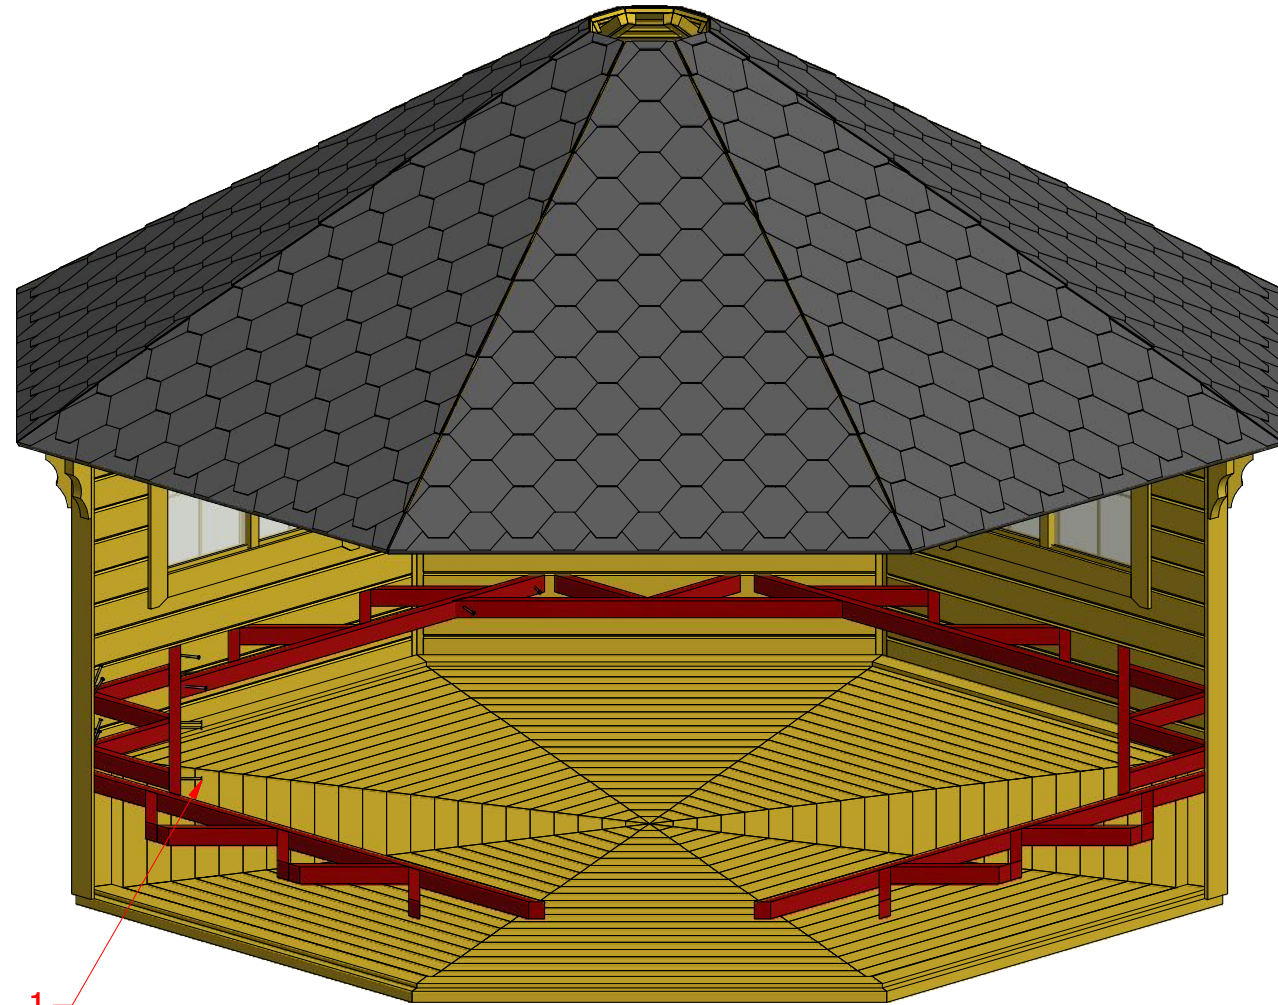

1	S3	3.5x45	32 pcs
2	V1	2.5x25	

Pavilion 16.5 m²

Screws

1	S3	3.5x45	32 pcs

Pavilion 16.5 m²

Screws

1	S2	4x70	114 pcs
2	S4	3x30	40 pcs

Pavilion 16.5 m²

Screws

1	S2	40x70	8 pcs

Pavilion 16.5 m²

Screws

1	S3	3.5x45	68 pcs

Pavilion 16.5 m²

Screws

1	S2	4x70	4 pcs
2	V1	2.5x25	